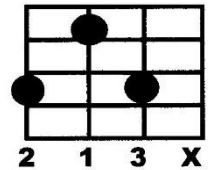

The Platters

(Capo 2)

Twilight Time

Arr. By Cedarail

Eb7

INTRO G(2) Em(2) Cm(2) D7(2)

G(4)

B7(4)

V 1 Heavenly shades of night are falling, it's Twilight Time

Em

G(2)

G7(2)

Out of the mist your voice is calling, it's Twilight Time

C(2)

Cm(2)

G(2)

E7(2)

When purple colored curtains mark the end of day

A7(4)

D7(1) Eb7(1) D7(2)

I'll hear you, my dear at Twilight Time

G(4)

B7(4)

V 2 Deepening shadows gather splendor, as day is done

Em(4)

G(2)

G7(2)

Fingers of night will soon surrender the setting sun

C(2)

Cm(2)

G(2)

E7(2)

I count the moments darling, till you're here with me

A7(2)

D7(2)

G(1) C(1) G(2)

To gether, at last at Twilight Time

B7(8)

CH Here in the afterglow of day

Em(8)

We keep our rendezvous beneath the blue

A7(8)

Here in the sweet and same old way

D7(8)

I fall in love again as I did then