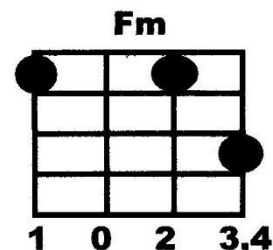

INTRO (DRUMS) C(8)

C(4) C(4)

VERSE 1 I was all right for a while

(RHYTHYM 1)

C(4) C(4)

I could smile for a while

C(4)

But I saw you last night

Caug(4)

You held my hand so tight

F(1) (STOP)

Fm(4)

As you stopped to say Hell o

C(4)

G7(8)

Aw you wished me well, you couldn't tell

C(4) Em(4)

CHORUS That I'd been crying over you

C(4) Em(4)

Crying over you

F(4) G7(4)

Then you said so long

F(4) G7(4)

Left me standing all a lone

C(4) C(4)

VERSE 2 I thought that I was over you

(RHYTHYM 2)

C(4) C(4)

But it's true, so true

C(4)

I love you even more

Caug(4)