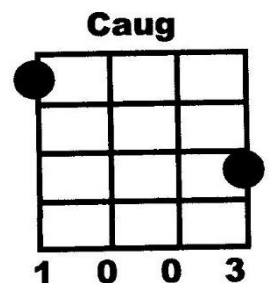

INTRO (DRUMS) C(8)

C(4) C(4)

VERSE 1 I was all right for a while

(RHYTHYM 1)

C(4) C(4)

I could smile for a while

C(4)

But I saw you last night

Caug(4)

You held my hand so tight

F(1) (STOP)

Fm(4)

As you stopped to say Hell o

C(4)

G7(8)

Aw you wished me well, you couldn't tell

C(4) Em(4)

CHORUS That I'd been crying over you

C(4) Em(4)

Crying over you

F(4) G7(4)

Then you said so long

F(4) G7(4)

Left me standing all a lone